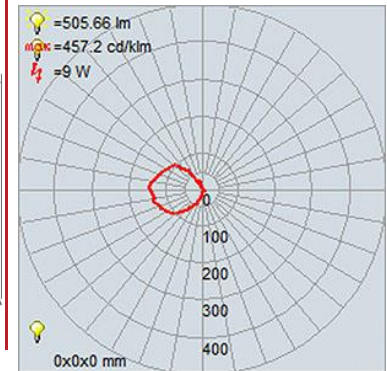

FIXTURE	BACKPLATE / CANOPY
Length:	Length
Width: 8"	Width: 4.5"
Diameter	Diameter:
Height: 11.5"	Height: 4.5"
Extension: 9.75"	
Overall Height:	

TECHNICAL SPECIFICATIONS

SPECIFICATIONS

Frame Material: Steel
Diffuser Material: Glass
Lamping Type: SSL (Dedicated LED) Jbox: Standard
Lamping Base: SSL Lamp Wattage: 9 W
Lamp Quantity: 1 Total Wattage: 9 W
Voltage: 120v Lamps Included: Yes

Quantity: _____

Notes: _____

LINE DRAWING

IES FILE

In addition to Access Lighting's purchase and warranty terms and conditions, by signing below or placing an order, you agree that you are authorized to bind the entity placing any order and acknowledge the following: All of sizes and measurements are approximate and all images are for illustrative purposes only. In the event of an inconsistency, the "Product Measurements" section controls. There also may be slight differences in the colors and designs compared to the displayed and printed images.