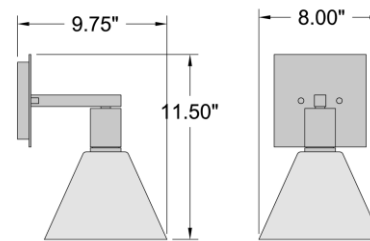

FIXTURE	BACKPLATE / CANOPY
Length:	Length
Width: 8"	Width: 4.5"
Diameter	Diameter:
Height: 11.5"	Height: 4.5"
Extension: 9.75"	
Overall Height:	

TECHNICAL SPECIFICATIONS

SPECIFICATIONS

Frame Material: Steel
Diffuser Material: Glass
Lamping Type: SSL (Dedicated LED) Jbox: Standard
Lamping Base: SSL Lamp Wattage: 9 W
Lamp Quantity: 1 Total Wattage: 9 W
Voltage: 120v Lamps Included: Yes

Quantity: _____

Notes: _____

LINE DRAWING

IES FILE

In addition to Access Lighting's purchase and warranty terms and conditions, by signing below or placing an order, you agree that you are authorized to bind the entity placing any order and acknowledge the following: All of sizes and measurements are approximate and all images are for illustrative purposes only. In the event of an inconsistency, the "Product Measurements" section controls. There also may be slight differences in the colors and designs compared to the displayed and printed images.